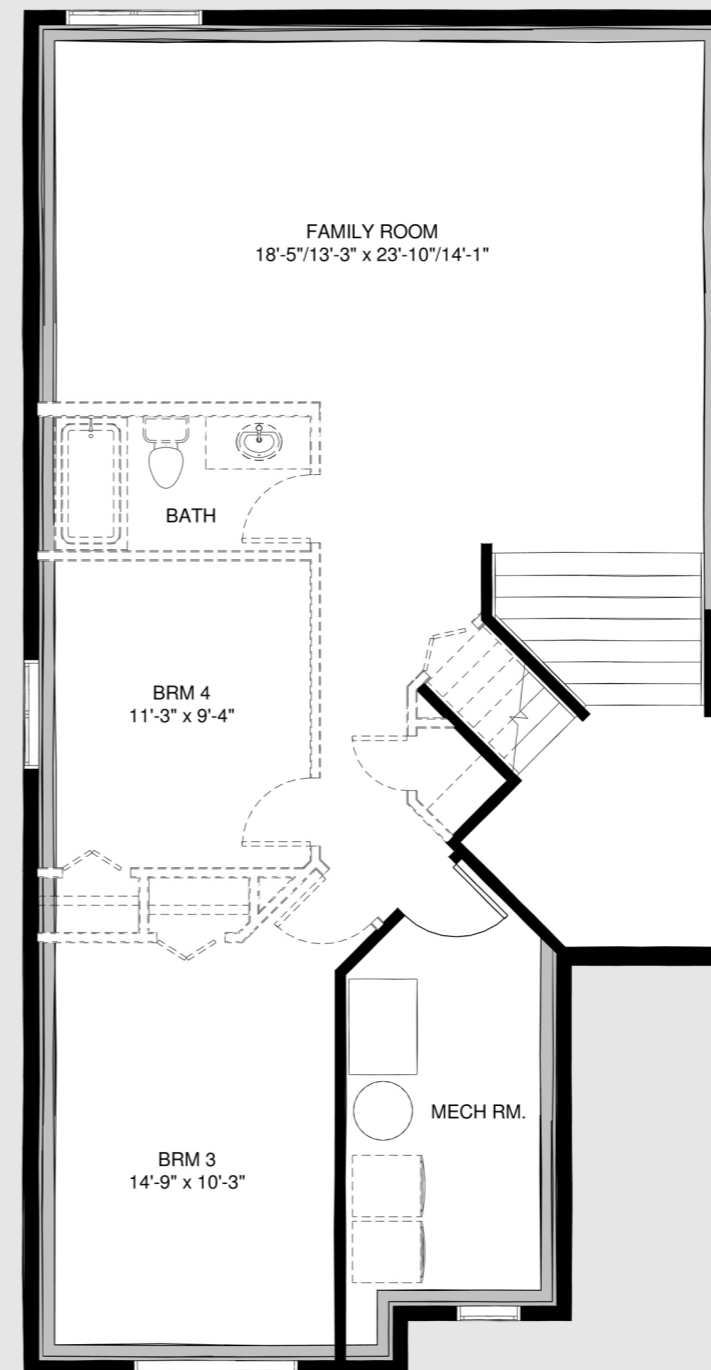

RUNDLE

HOME STYLE
Bi-Level

1198 Square Feet

BEDROOMS
2

BATHROOMS
2

LAUNDRY ROOM
Lower Floor

CEILING
Vaulted

26' Wide

MAIN FLOOR PLAN
1198 sq. ft.

LOWER FLOOR
FUTURE DEVELOPMENT
875 sq. ft.