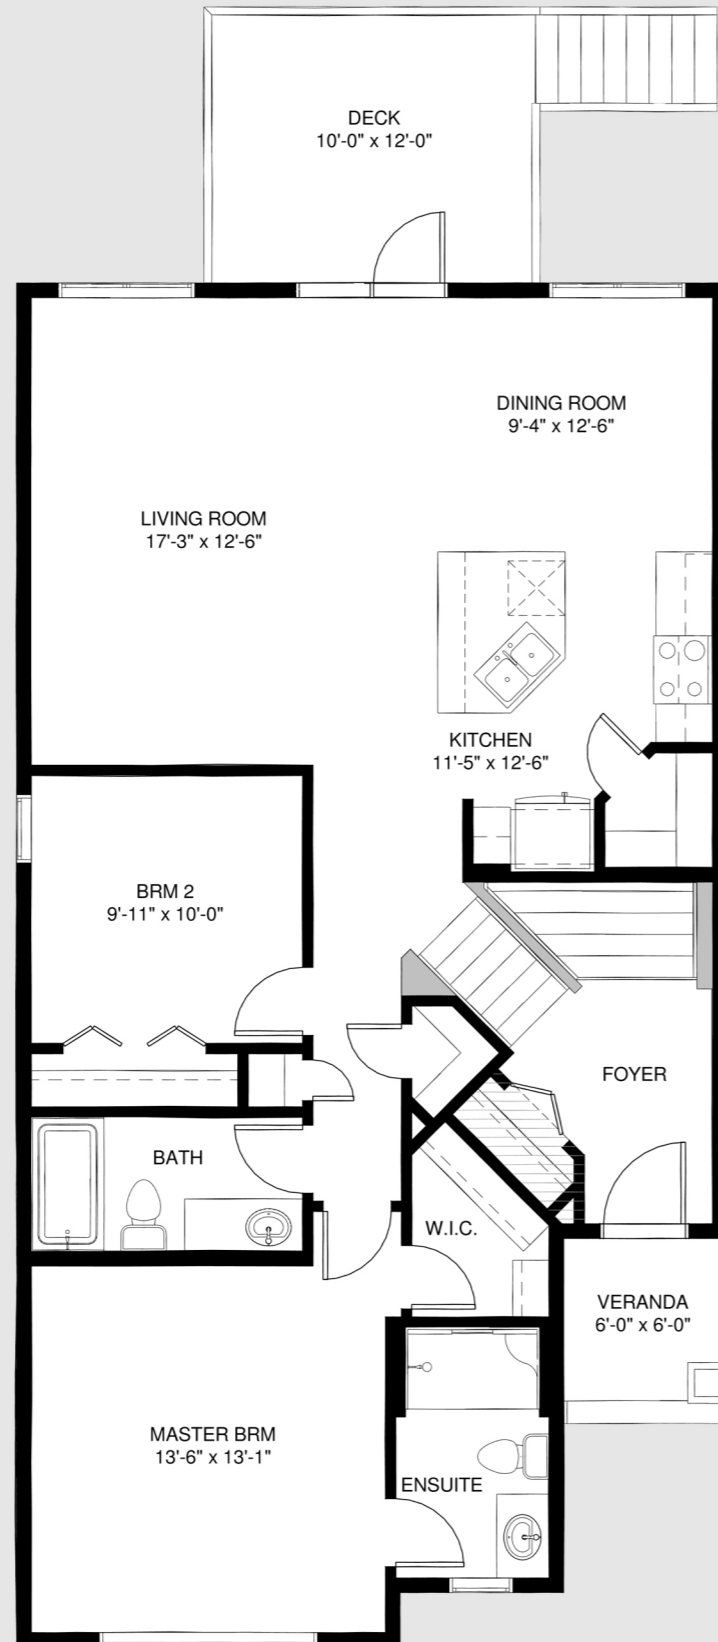

RUNDLE

HOME STYLE
Bi-Level

1198 Square Feet

BEDROOMS
2

BATHROOMS
2

LAUNDRY ROOM
Lower Floor

CEILING
Vaulted

26' Wide

MAIN FLOOR PLAN
1198 sq. ft.

LOWER FLOOR
FUTURE DEVELOPMENT
875 sq. ft.